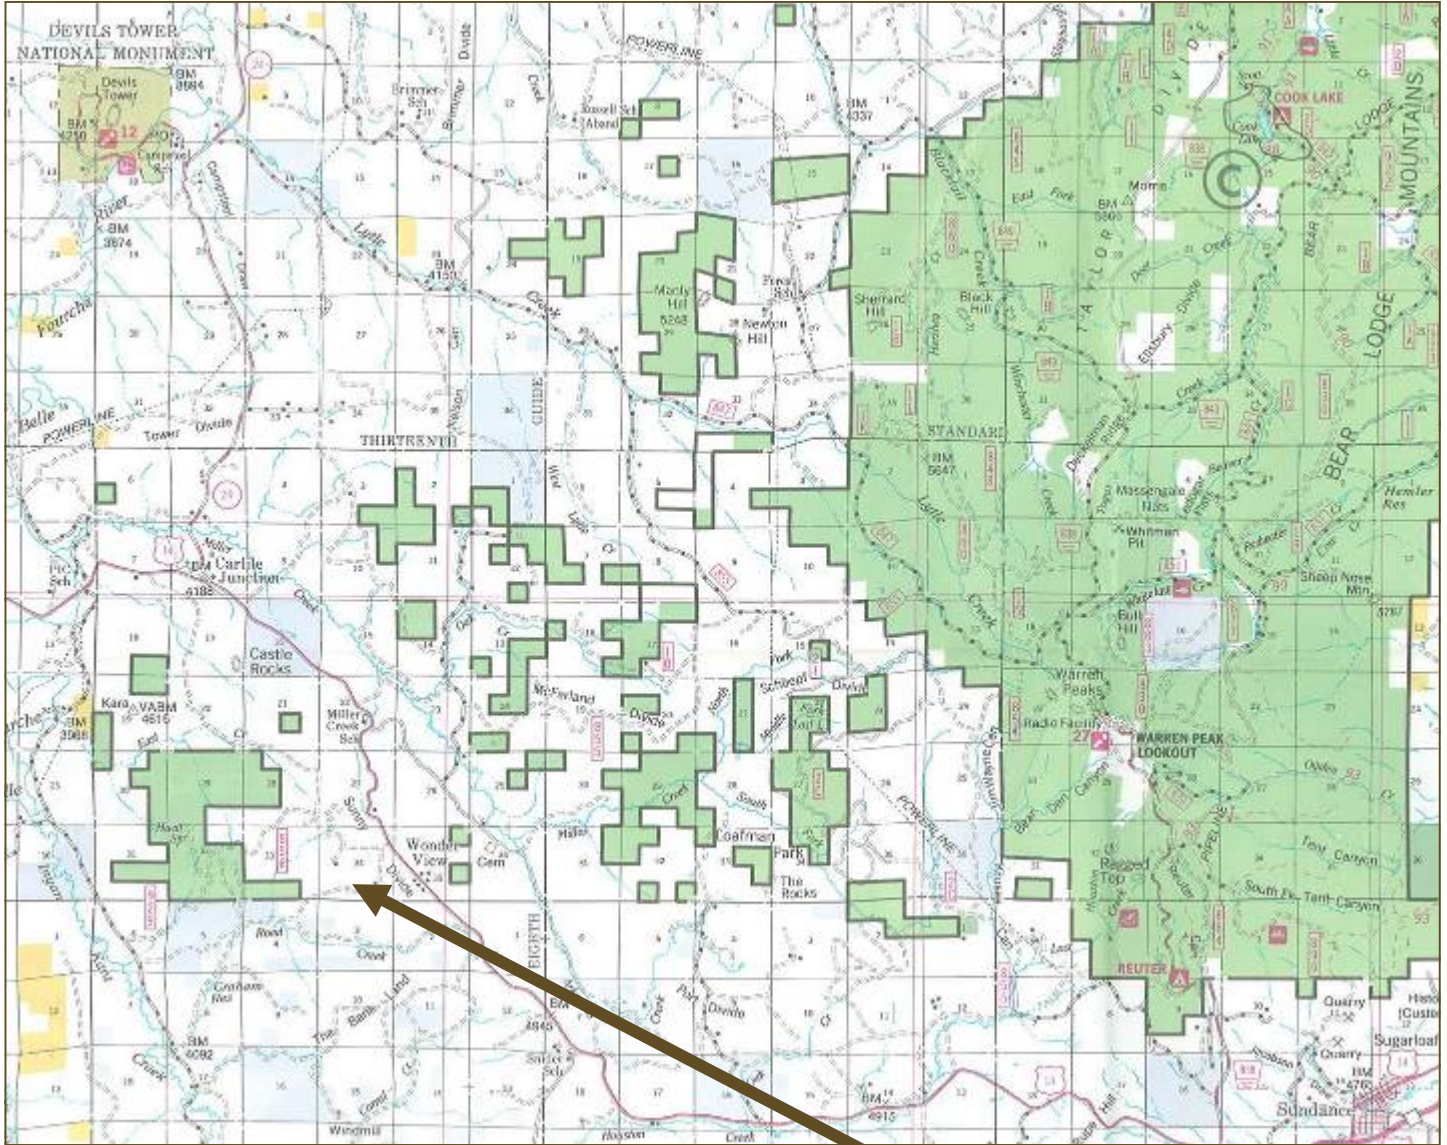

- Wonder View Ranch Estates -

Black Hills National Forest Map

Wonder View Ranch Estates

This map has been prepared for marketing purposes only and is intended to show the general property location. This is not a survey and should not be relied upon for legal purposes. No warranty is made as to its accuracy. All acreage figures and boundary lines are approximate, based on the legal description NOT the location of fences. The legal description and fence lines may differ. This map is not to scale. Interested parties should independently verify all property boundaries and acreage figures.