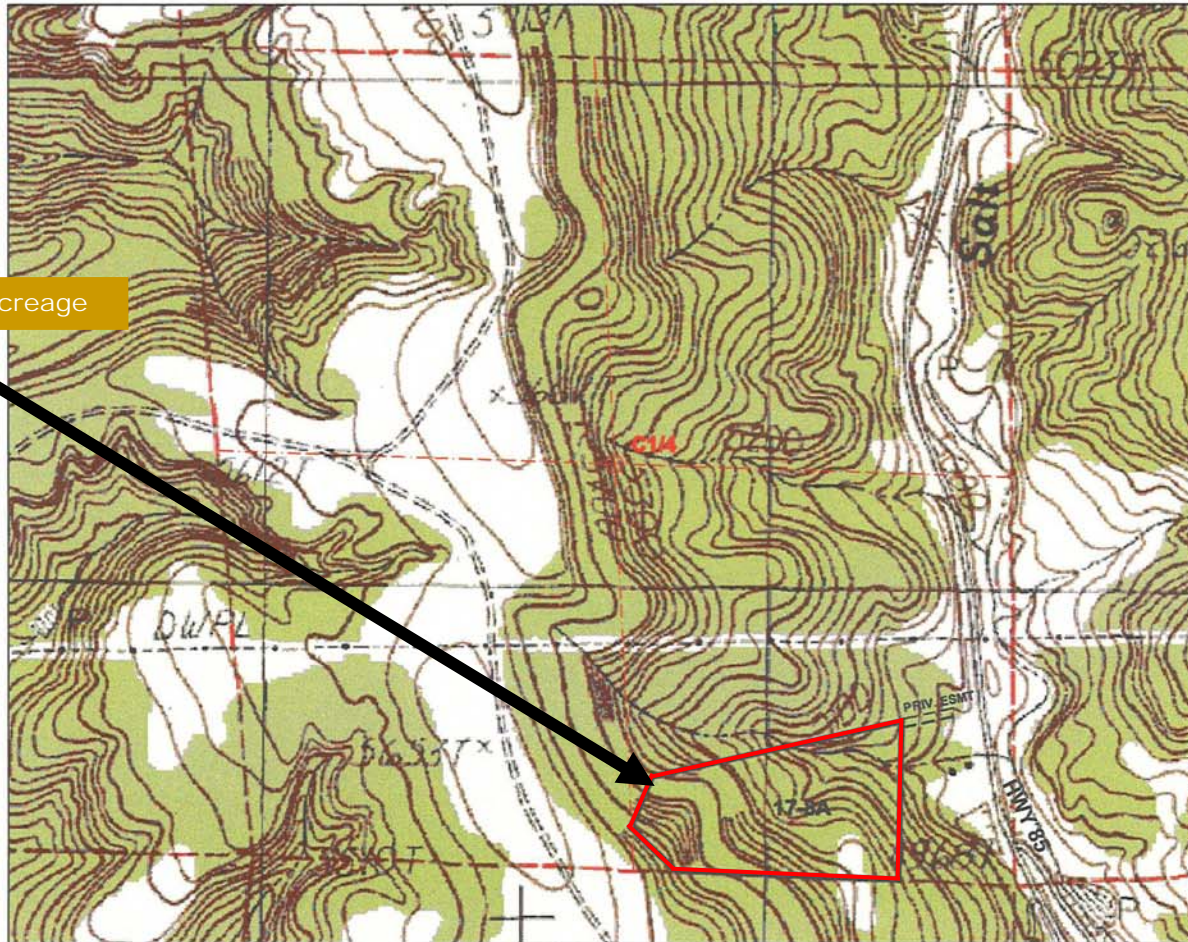

## Sweetwater Mountain Acreage

Weston County, Wyoming

This is a visual aid only. The accuracy of this map cannot be guaranteed. The boundaries are approximate and reflect the legal description as shown in the County records, NOT the location of fences. The legal description and fence lines may differ. Further research by prospective Buyers regarding the actual property boundaries is required. This is not a survey. This map is not to scale.

### MAP OF TRACTS 17-8A LOCATED IN SE1/4 OF SECTION 17, T46N, R61W, 6TH. P.M., WESTON COUNTY, WYOMING

Sweetwater Mountain Acreage

	<b>ARLETH &amp; ASSOCIATES</b>	DATE: 8/26/09
	25 KIRK ROAD	SCALE: 1" = 800'
	DEADWOOD, SD 57732	DRAWN BY: FD
	605-578-1637	JOB NO: 7939