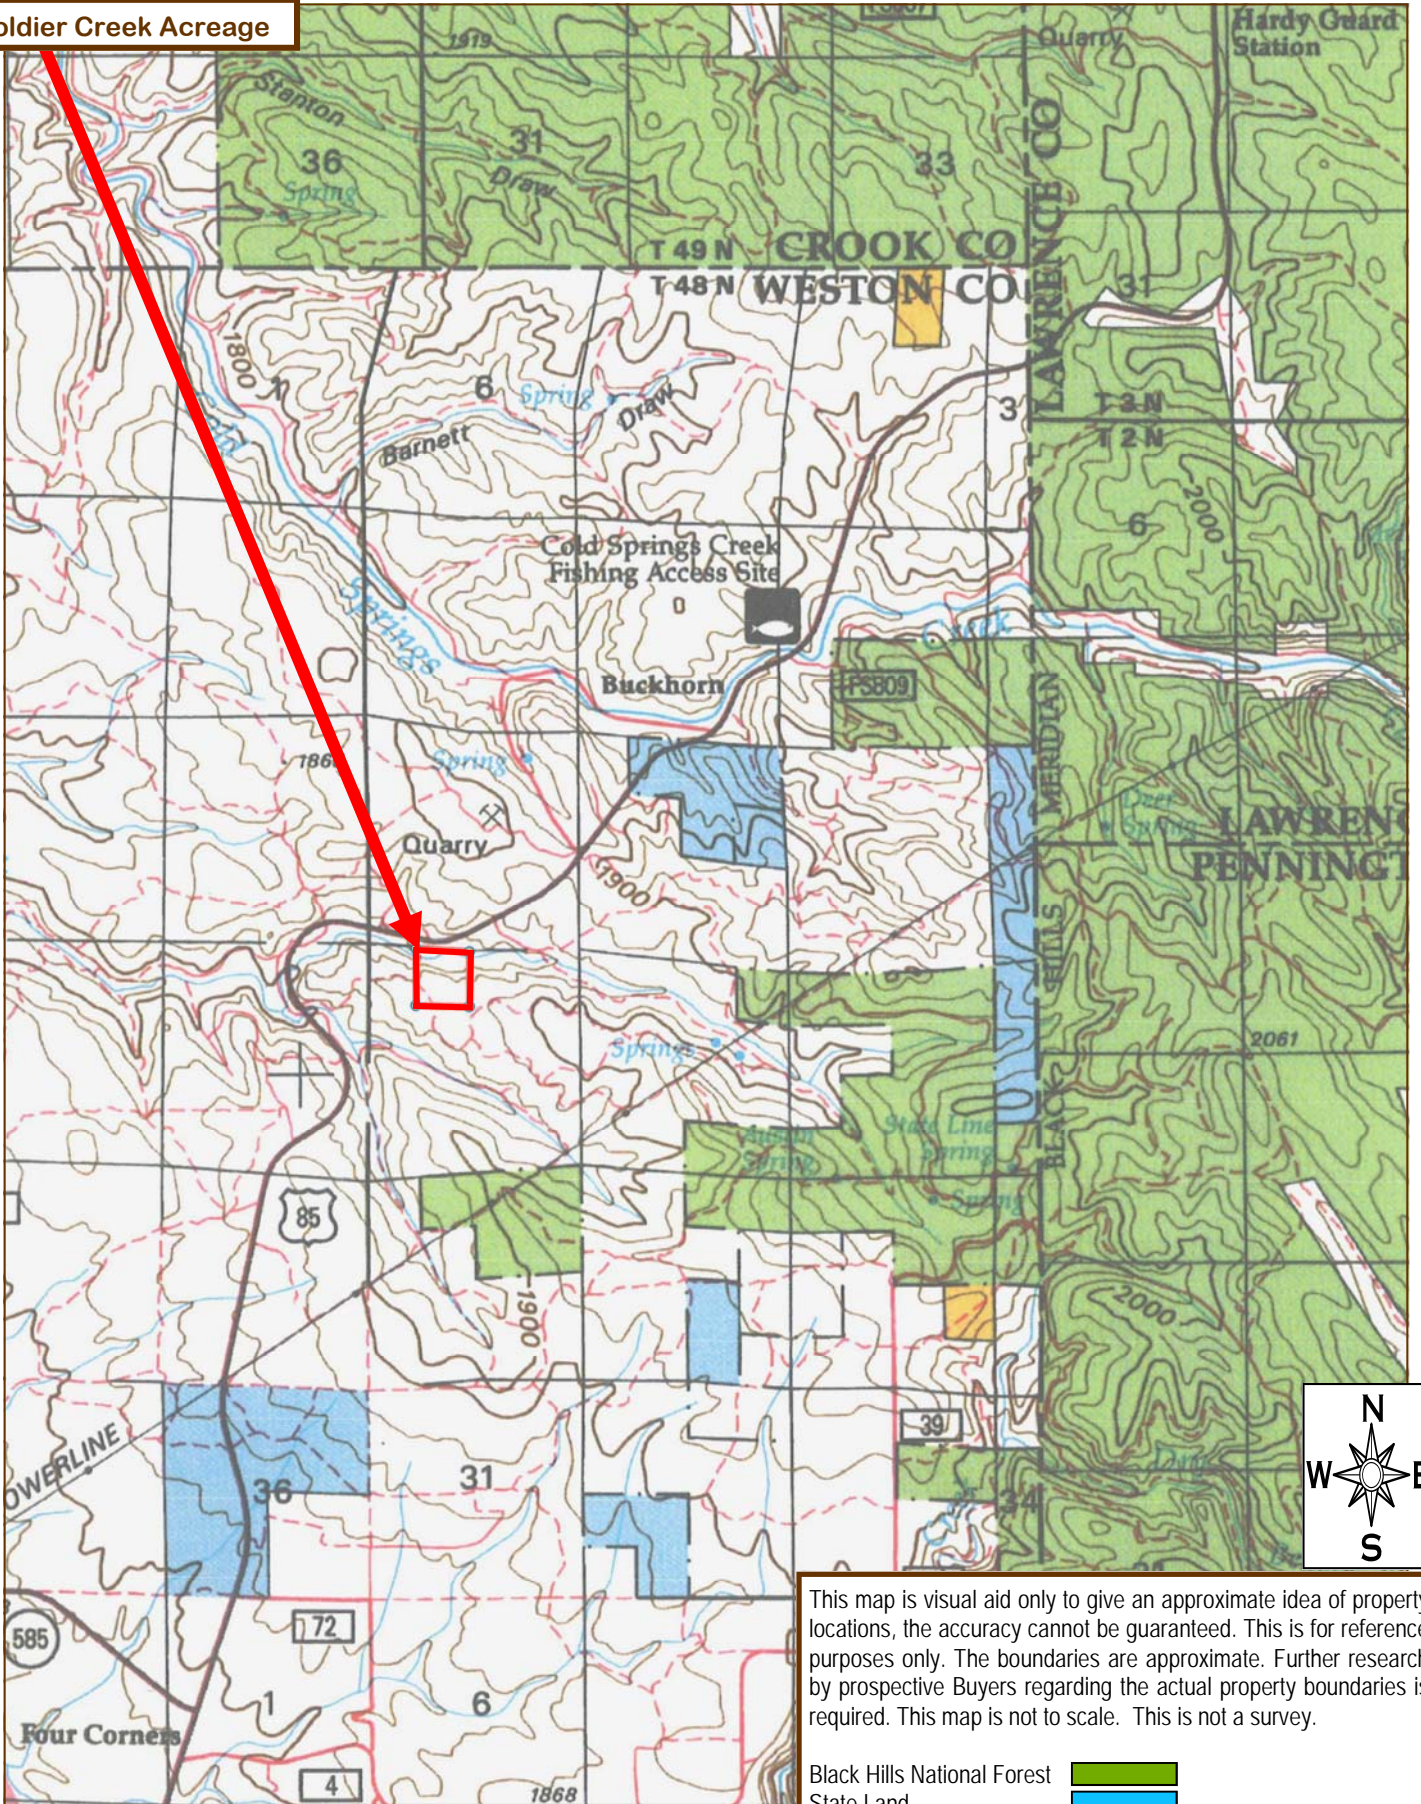

*Soldier Creek Acreage*  
Weston County, Wyoming

Soldier Creek Acreage

This map is visual aid only to give an approximate idea of property locations, the accuracy cannot be guaranteed. This is for reference purposes only. The boundaries are approximate. Further research by prospective Buyers regarding the actual property boundaries is required. This map is not to scale. This is not a survey.

Black Hills National Forest   
State Land 

Public lands are subject to change and leasing.  
Local inquiry should be made before entering.