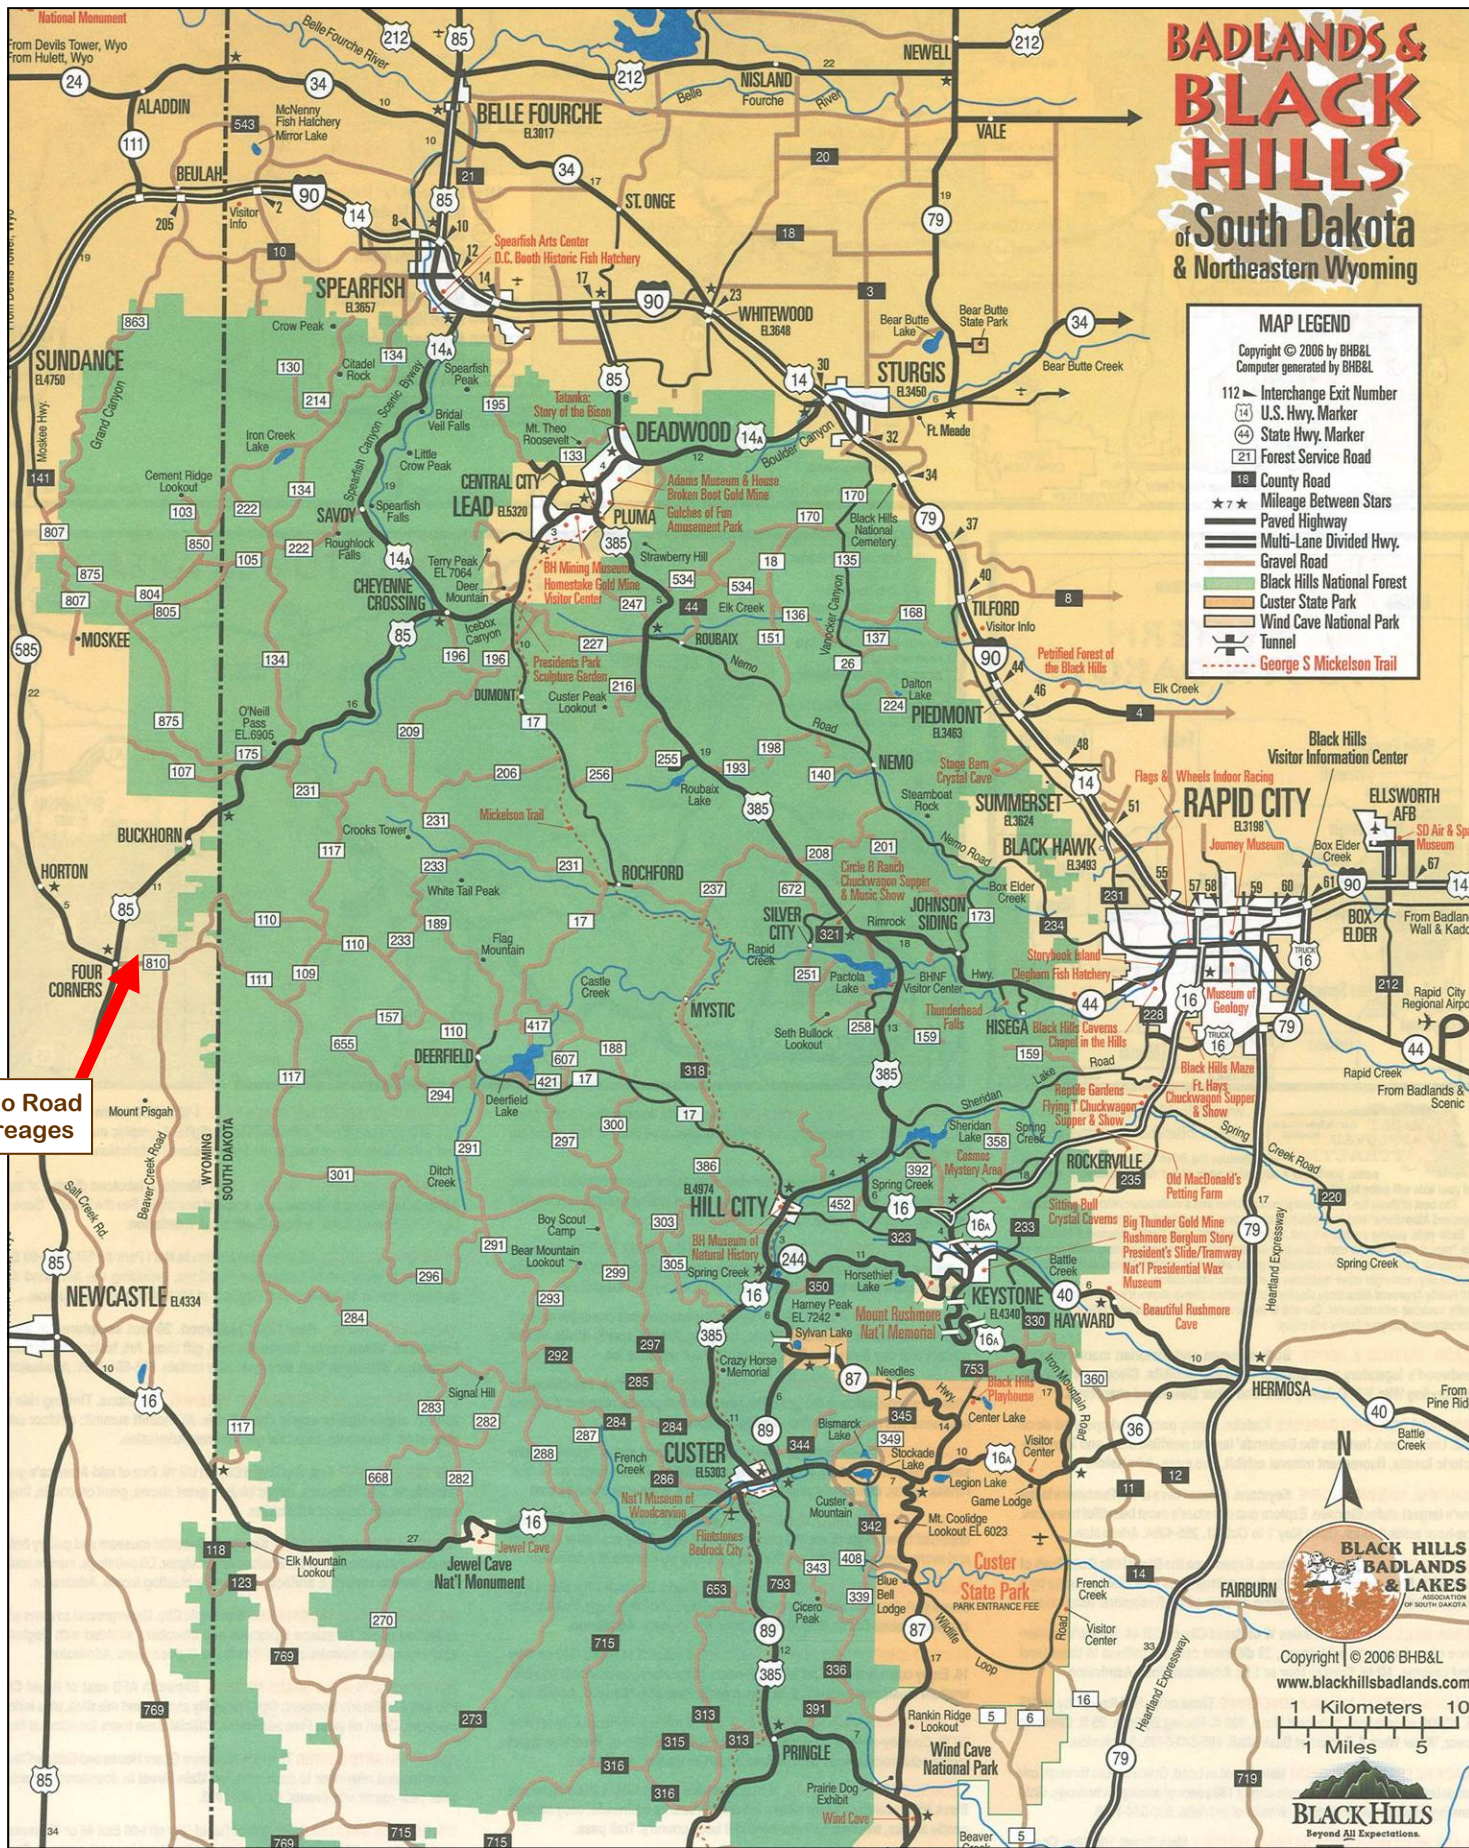

Mallo Road Acreages

Weston County, Wyoming

Black Hills Area Map

Mallo Road Acreages

FOUR CORNERS