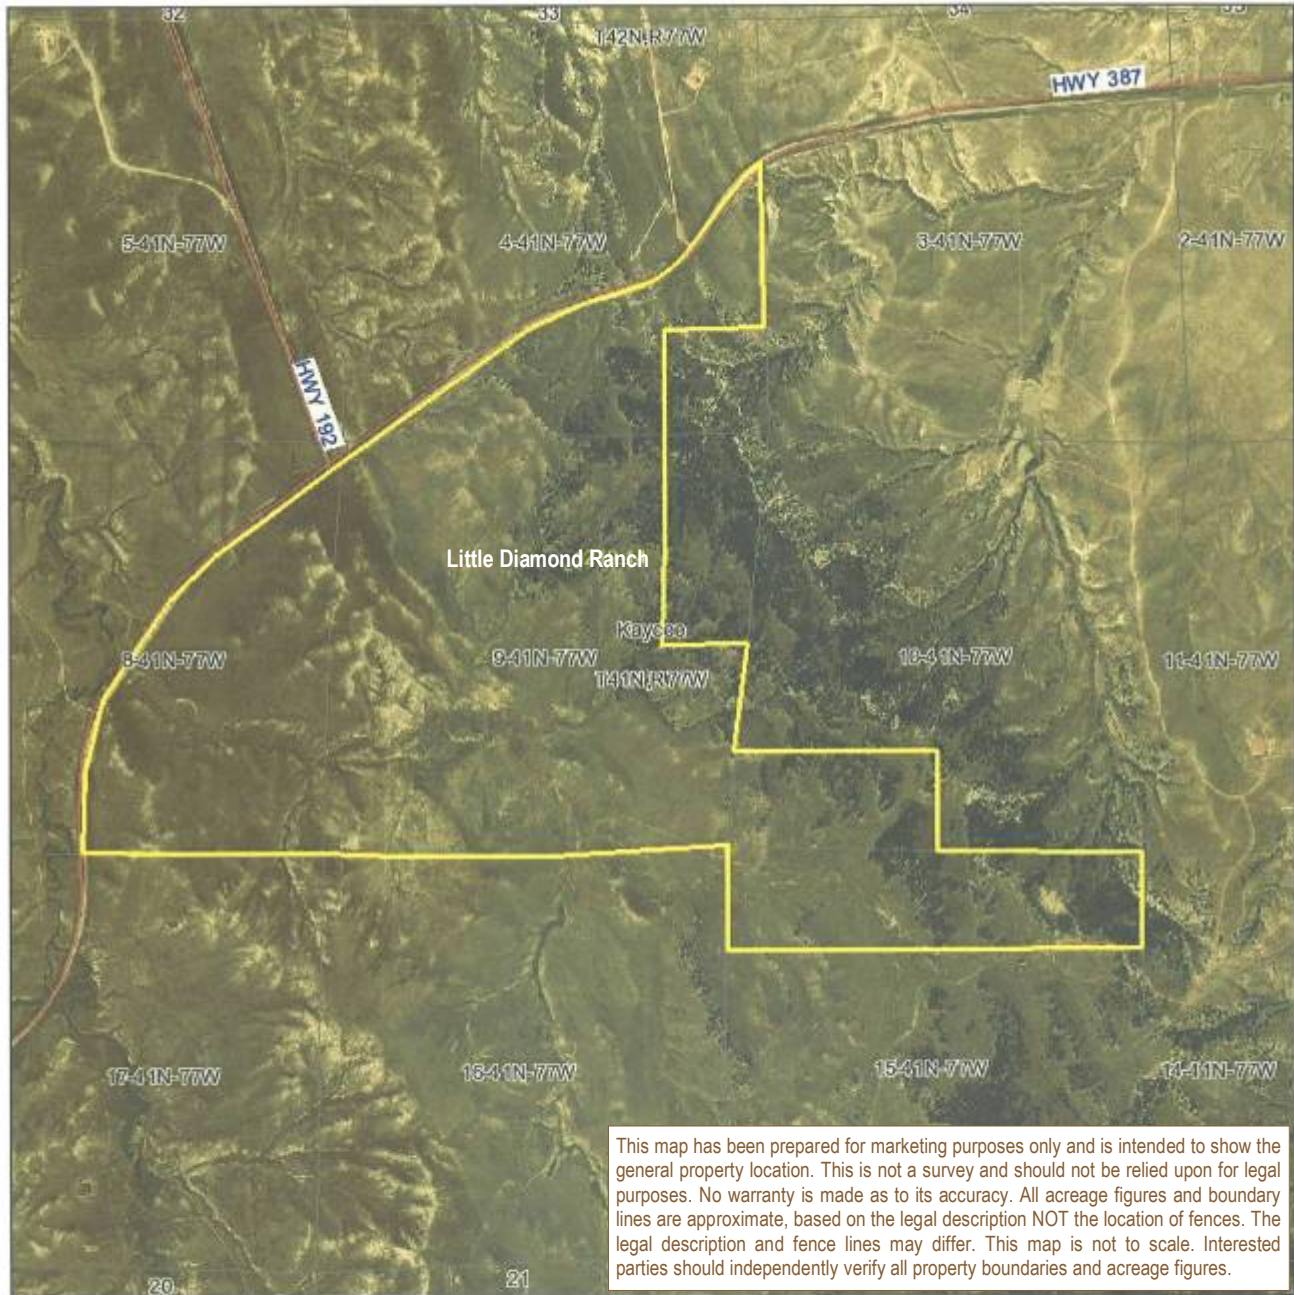

- Little Diamond Ranch -

Aerial Map

map center: 43° 32' 15.27, 106° 6' 45.04
scale: 28934

9-41N-77W
Johnson County
Wyoming

©AgriData, Inc. 2009
www.AgriDataInc.com

Field borders provided by Farm Service Agency as of 5/23/2008. Aerial photography provided by Aerial Photography Field Office.