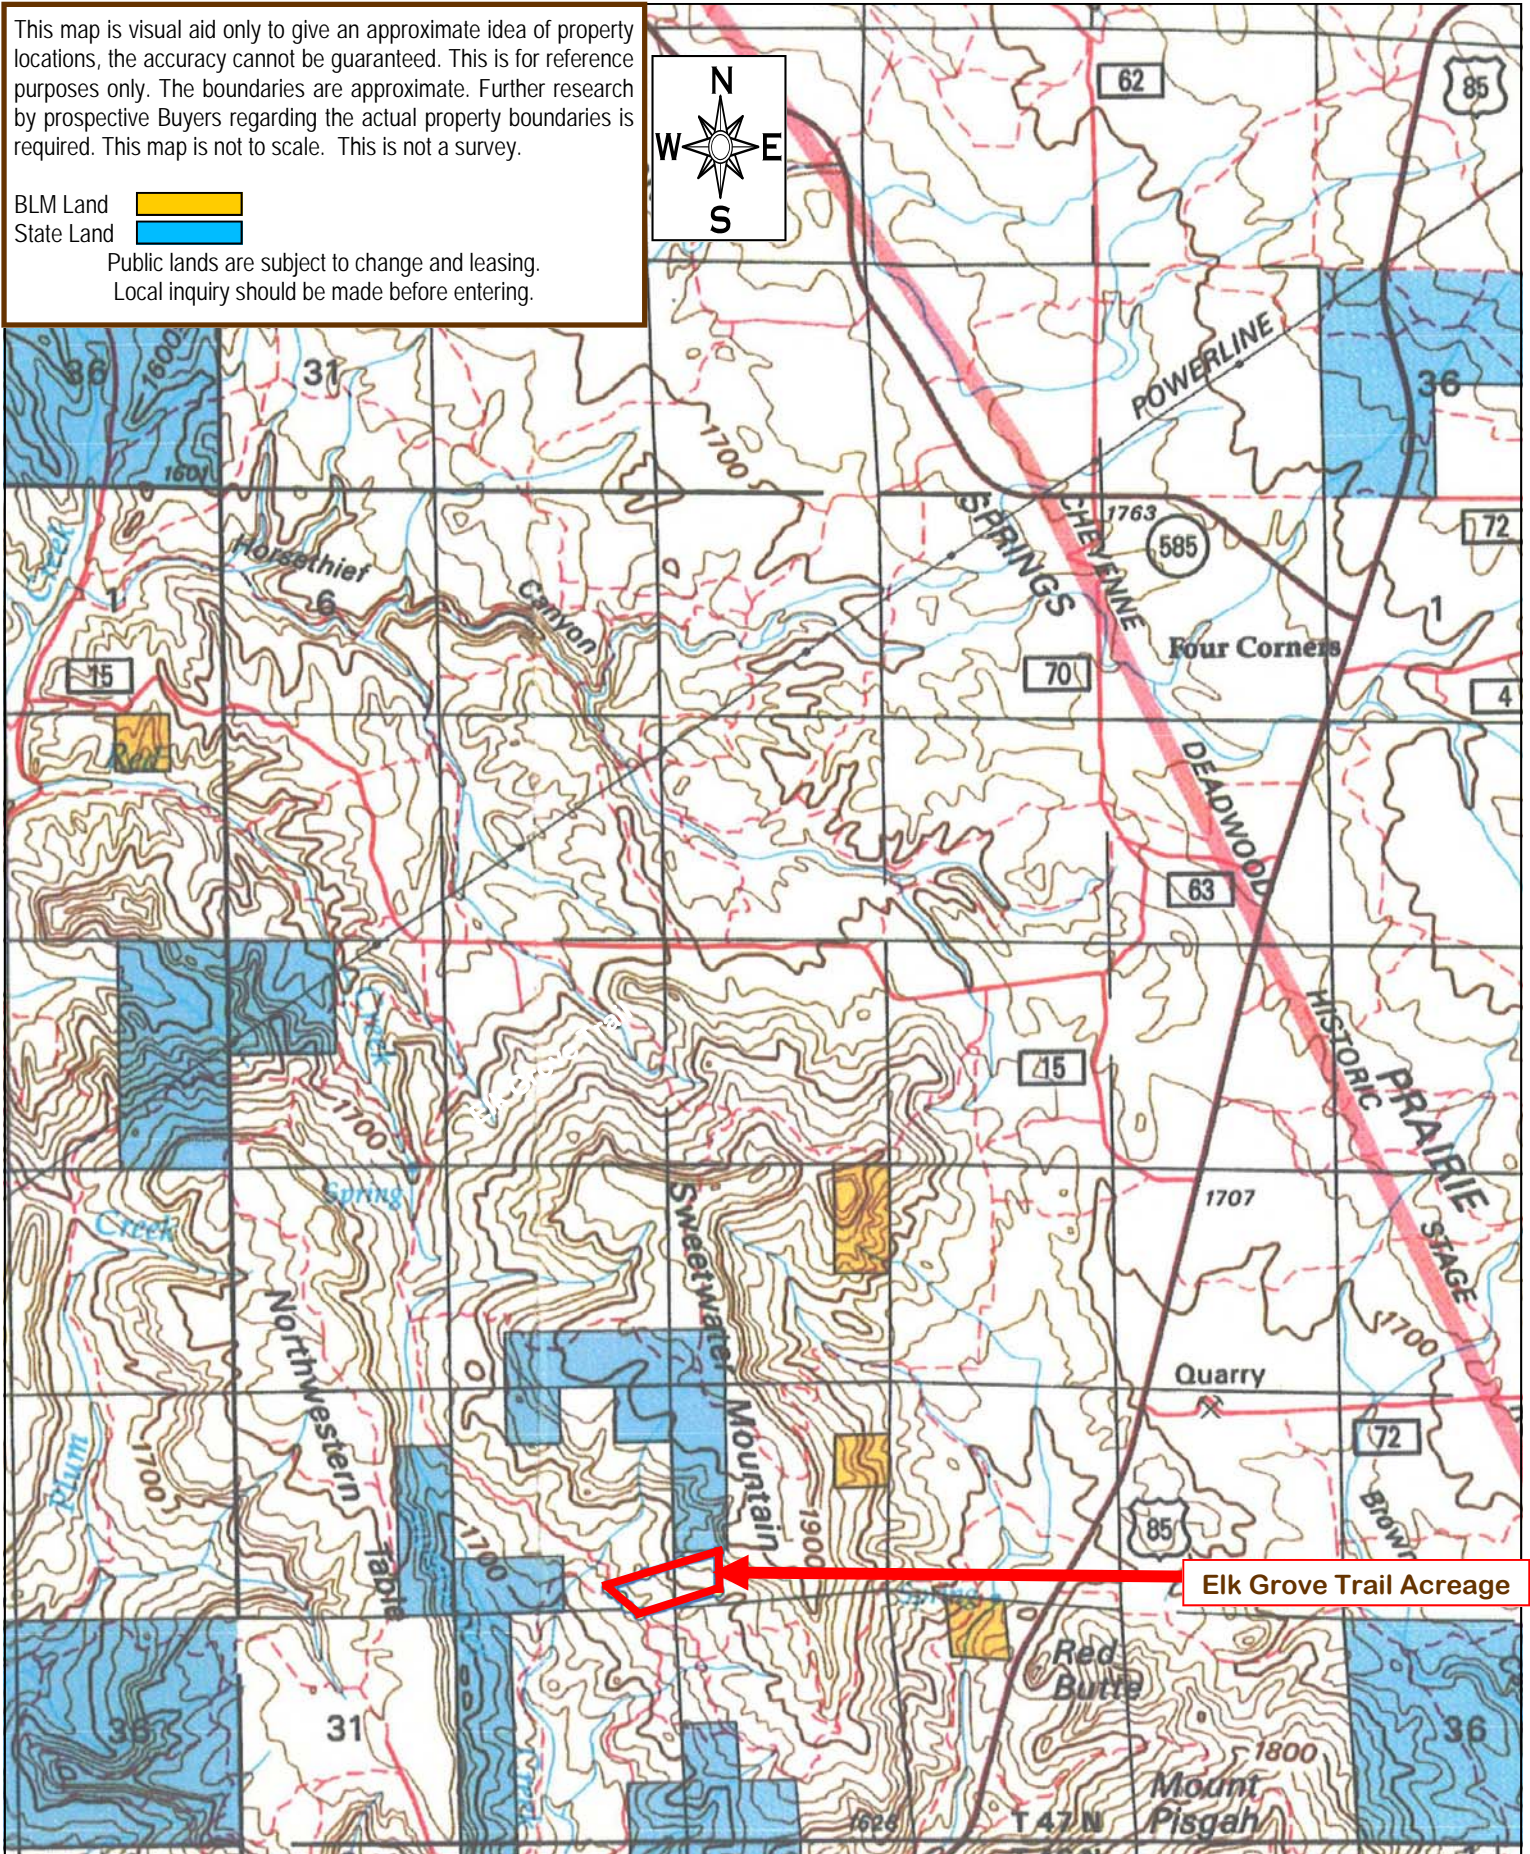

Elk Grove Trail Acreage

Weston County, Wyoming

This map is visual aid only to give an approximate idea of property locations, the accuracy cannot be guaranteed. This is for reference purposes only. The boundaries are approximate. Further research by prospective Buyers regarding the actual property boundaries is required. This map is not to scale. This is not a survey.

BLM Land 
State Land 

Public lands are subject to change and leasing.
Local inquiry should be made before entering.

Elk Grove Trail Acreage