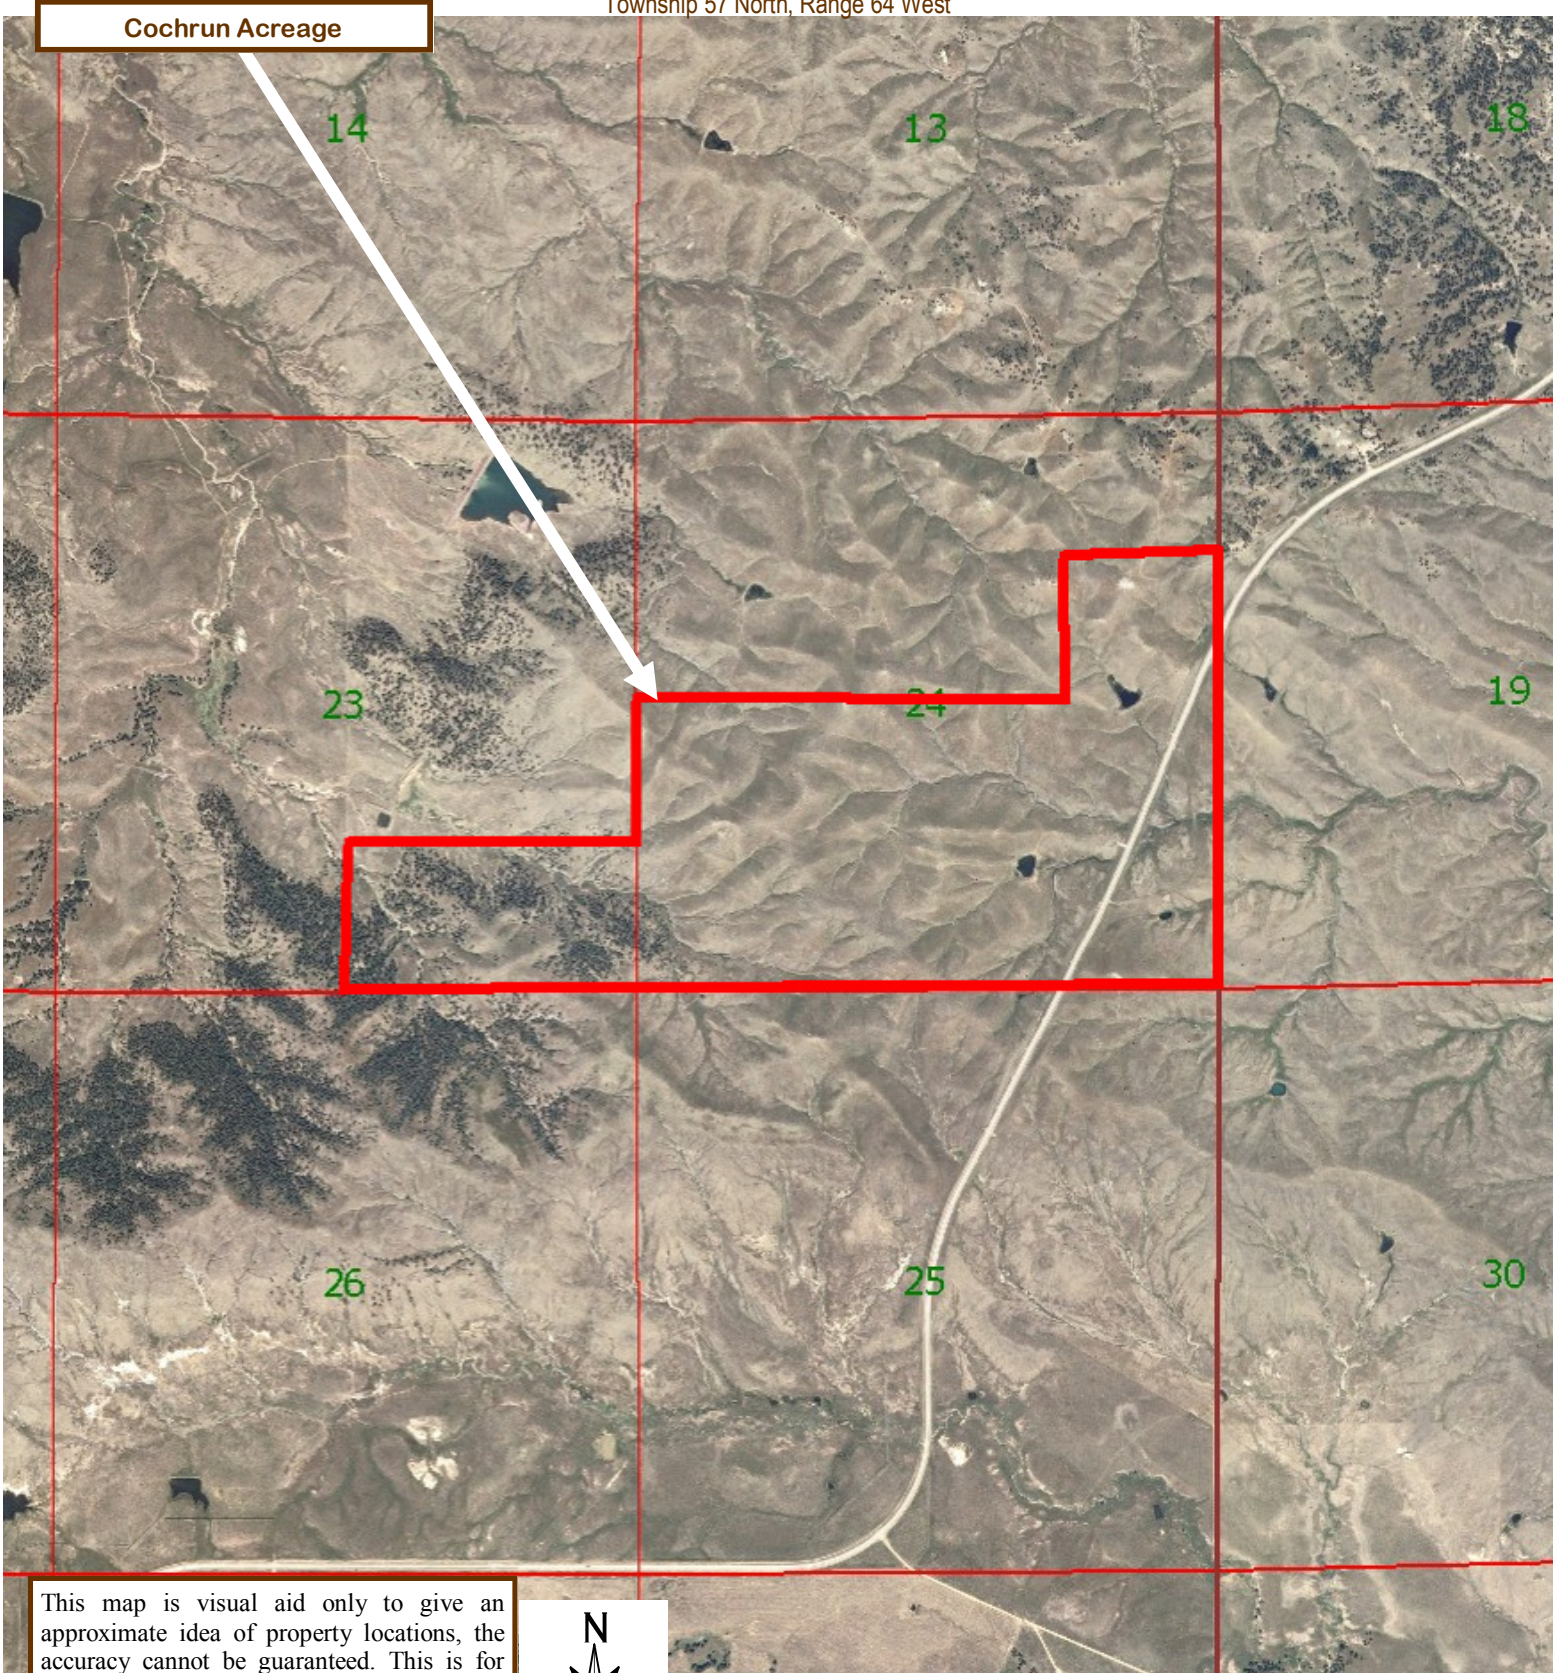

Cochrun Acreage
Crook County, Wyoming

Aerial Map
Township 57 North, Range 64 West

This map is visual aid only to give an approximate idea of property locations, the accuracy cannot be guaranteed. This is for reference purposes only. The boundaries are approximate. Further research by prospective Buyers regarding the actual property boundaries is required. This map is not to scale. This is not a survey.