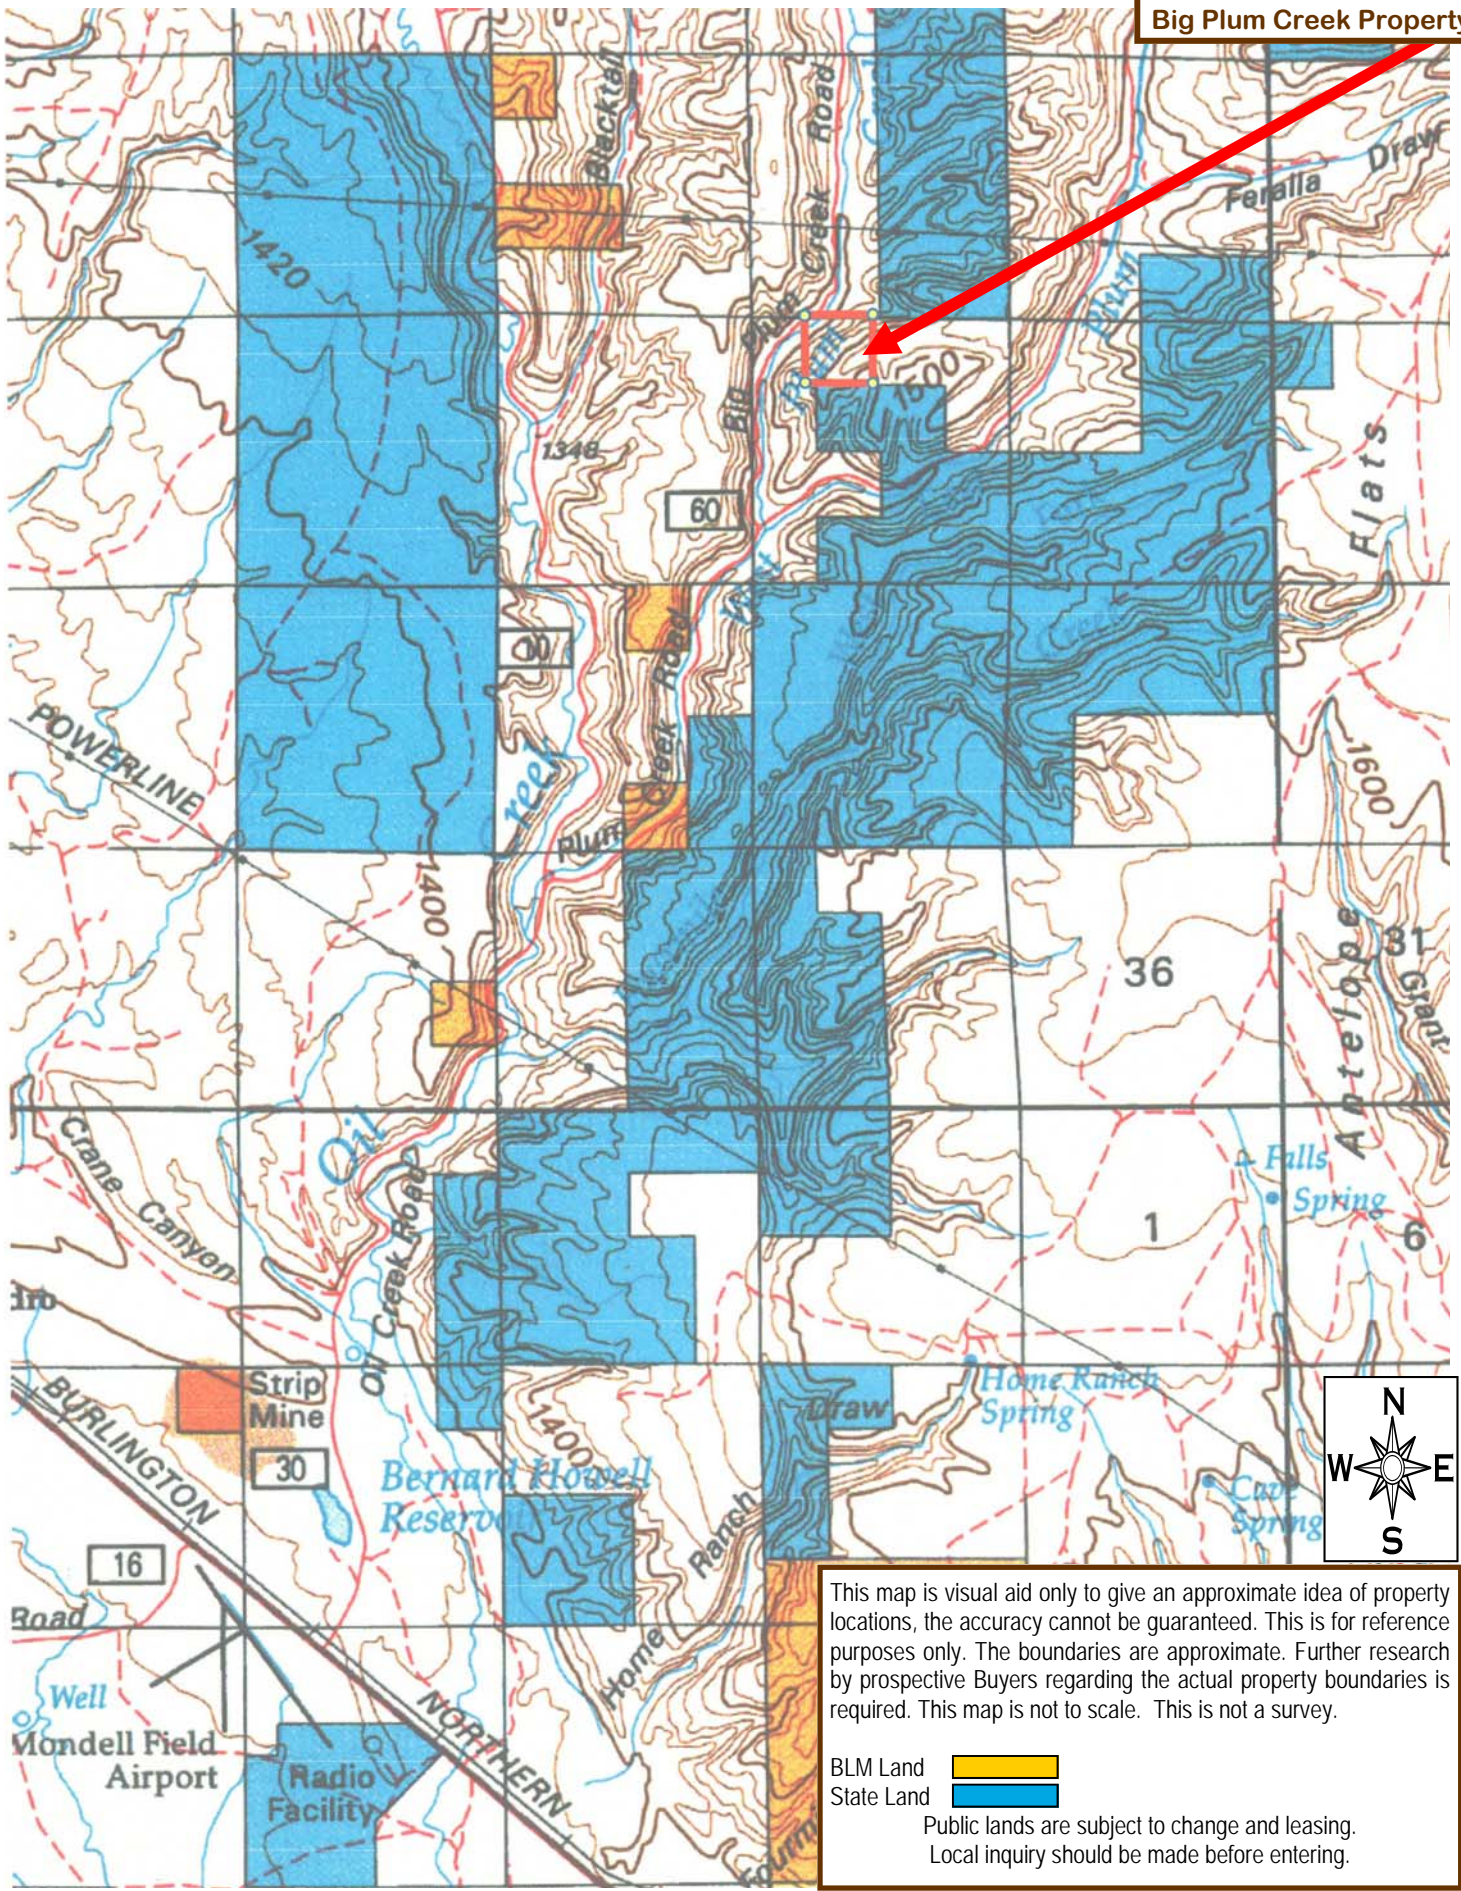

*Big Plum Creek Property*  
Weston County, Wyoming

Big Plum Creek Property

This map is visual aid only to give an approximate idea of property locations, the accuracy cannot be guaranteed. This is for reference purposes only. The boundaries are approximate. Further research by prospective Buyers regarding the actual property boundaries is required. This map is not to scale. This is not a survey.

BLM Land   
State Land

Public lands are subject to change and leasing.  
Local inquiry should be made before entering.